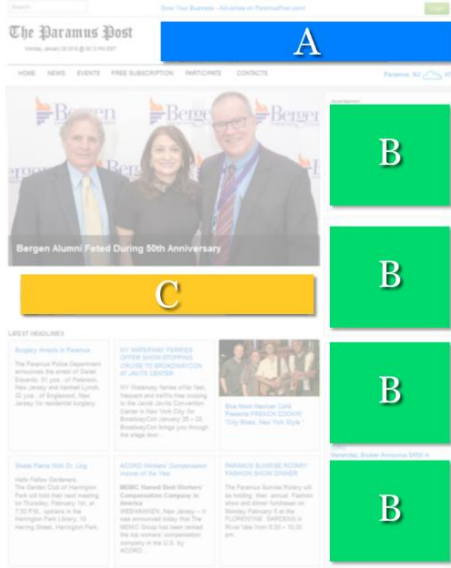

CURRENT MONTHLY REACH:

Average unique visits: 110,000
 Average page views: 2,300,000

OUR READERS' DEMOGRAPHICS:

PRICING

Home Page

Top Banner
(728 x 90 px)
25% Share of Voice

\$820

Sidebar
(300 x 250 px)
Random Position

Or call: **201-800-4447**

* Monthly Pricing, unless otherwise specified. All ads have minimum 25% Share Of Voice.

Discount

3-5 months	5%
6-11 months	10%
12+ months	15%