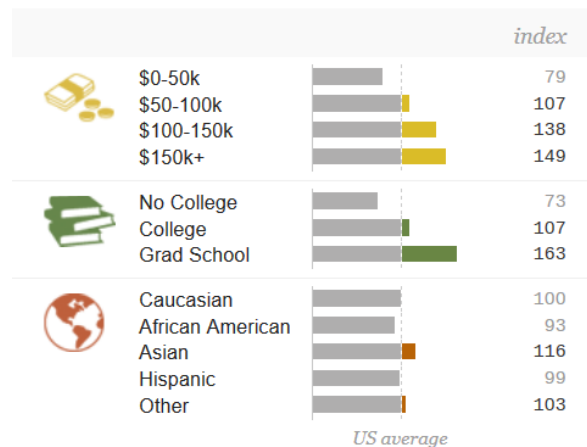

CURRENT MONTHLY REACH:

Average unique visits: 110,000
 Average page views: 2,300,000

OUR READERS' DEMOGRAPHICS:

PRICING

Home Page

Top Banner
(728 x 90 px)
25% Share of Voice

\$820

Sidebar
(300 x 250 px)
Random Position